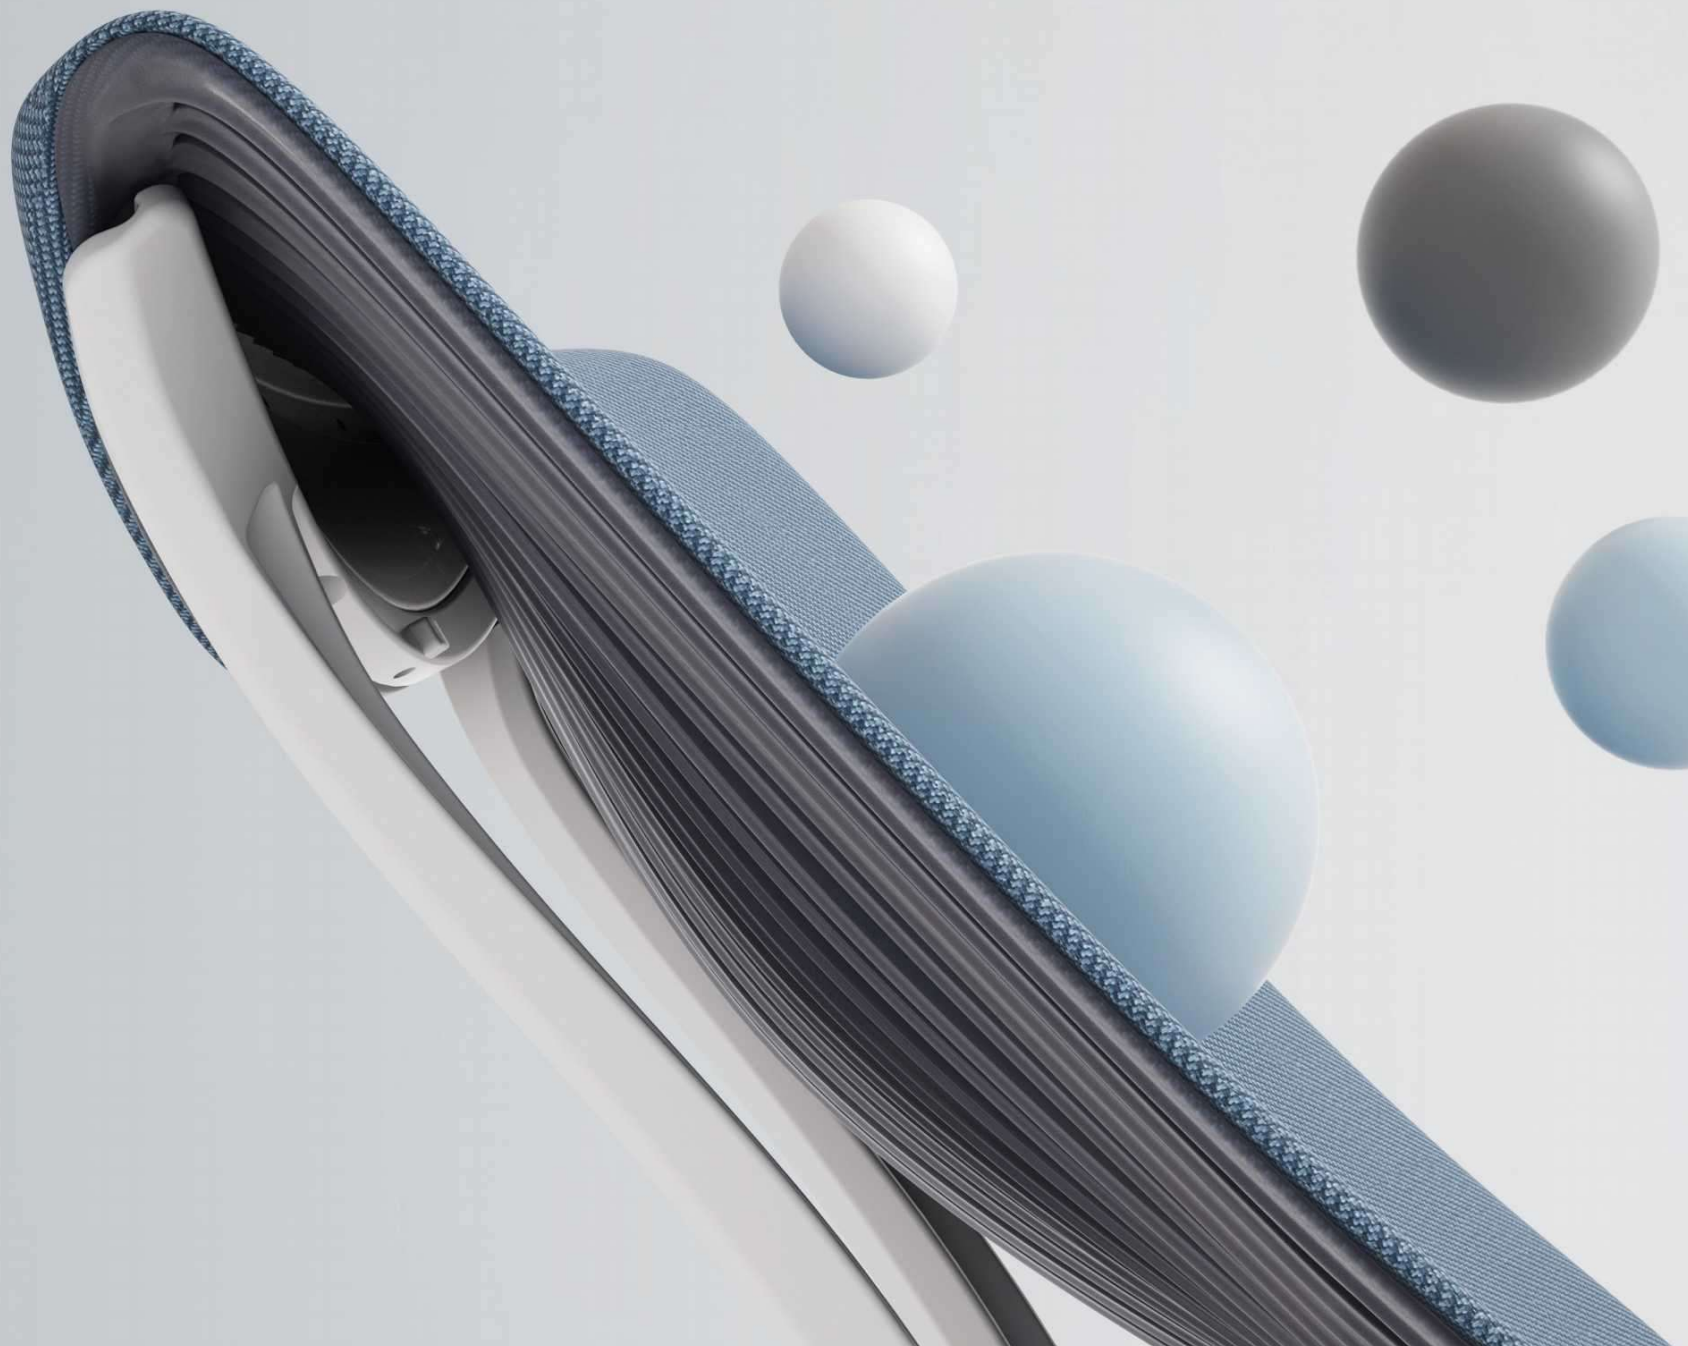

ICLOUD

云图系列

FASHION & ART

时尚美学 艺术共生

Double back linkage dynamic sensing

双背联动结构
动态感知

仿生线条
塑造优雅形态

TPU材质
呈现完美力学

柔韧软背
舒缓愉悦身心

镂空线条设计
感受生命的张力

The bionic line
Shaping elegant form

TPU Material
Perfect mechanics

Flexible soft back
Smoothing and pleasant feeling

Hollow line design
Feel the vitality of life

**Hollow curves outline the flow,
the extension,
the beauty of elasticity**

**More visual impact,
Smart curves**

镂空曲线勾勒出流畅、延伸，
富有弹性的美

更具视觉张力，
灵动的曲线美